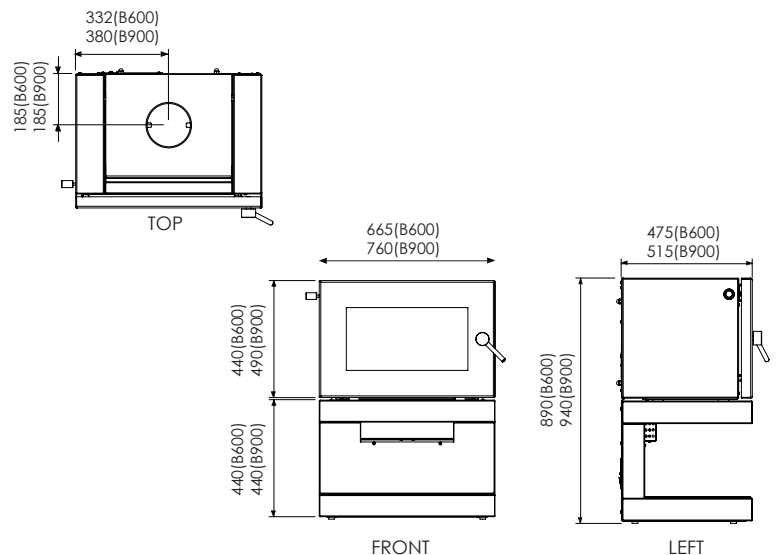

*All dimensions contained within this document are in millimeters (mm) unless specified otherwise. In the interest of product development, Glen Dimplex Australia Pty Ltd reserve the right to change the specifications without prior notice of the Blaze range products.