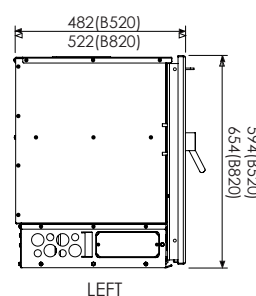

*All dimensions contained within this document are in millimeters (mm) unless specified otherwise. In the interest of product development, Glen Dimplex Australia Pty Ltd reserve the right to change the specifications without prior notice of the Blaze range products.