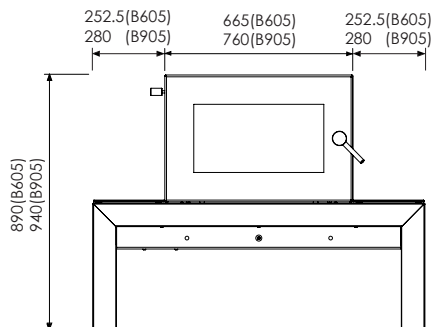

Configurations available

Left Mount (SL)

Right Mount (SR)

TOP

FRONT

LEFT

Authorised Appointed Dealer

Cheminee