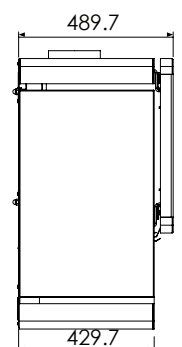

Model	Coverage	Efficiency	Heat Output	Emmissions	Heating Style	Weight
B700	220 - 260m ²	Ave 64%	Ave 16kW	1.1g/kg	Convection	188

Clearances

Model	Flue shield	Side	Rear	Front	Corner
B700	900mm Rear Flue Shield	450	150	600	150
	Decromesh with 450mm Inner Reflector	450	175	600	150
	Solid outer with 450mm inner reflector	450	150	600	150

TOP

FRONT

LEFT

*All dimensions contained within this document are in millimeters (mm) unless specified otherwise. In the interest of product development, Glen Dimplex Australia Pty Ltd reserve the right to change the specifications without prior notice of the Blaze range products.