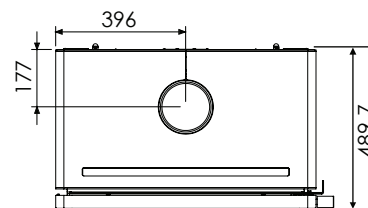

B700 (with 3 speed remote control fan)

The B700 landscape model is a new addition to the Blaze wood heating range with modern design that incorporate convenient wood storage, as well as powerful heat output which is further enhanced by a 3-speed remote control fan. The expansive viewing area of the fire will also elevate your fireside experience.

Model	Coverage	Efficiency	Heat Output	Emmissions	Heating Style	Weight
B700	220 - 260m²	Ave 64%	Ave 16kW	1.1g/kg	Convection	188

Clearances

Model	Flue shield	Side	Rear	Front	Corner
B700	900mm Rear Flue Shield	450	150	600	150
	Decromesh with 450mm Inner Reflector	450	175	600	150
	Solid outer with 450mm inner reflector	450	150	600	150

TOP

*All dimensions contained within this document are in millimeters (mm) unless specified otherwise. In the interest of product development, Glen Dimplex Australia Pty Ltd reserve the right to change the specifications without prior notice of the Blaze range products.