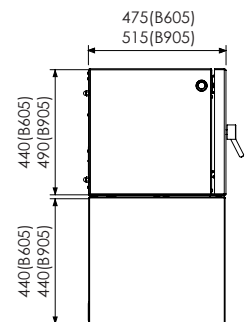

Configurations available

Left Mount (SL)

Right Mount (SR)

TOP

FRONT

LEFT

Authorised Appointed Dealer

Cheminee