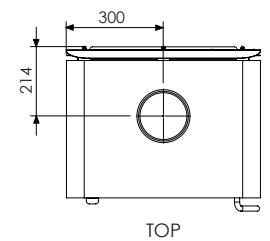

Model	Coverage	Efficiency	Heat Output	Emmissions	Heating Style	Weight
B100	120 - 160m ²	Ave 75%	Ave 12kW	0.96g/kg	Radiant	115kg

Clearances

Model	Flue shield	Side	Rear	Front	Corner
B100	900mm Rear Flue Shield	700	200	300	400
	Decromesh with 450mm Inner Reflector	600	225	300	400
	Solid outer with 450mm inner reflector	600	225	300	400