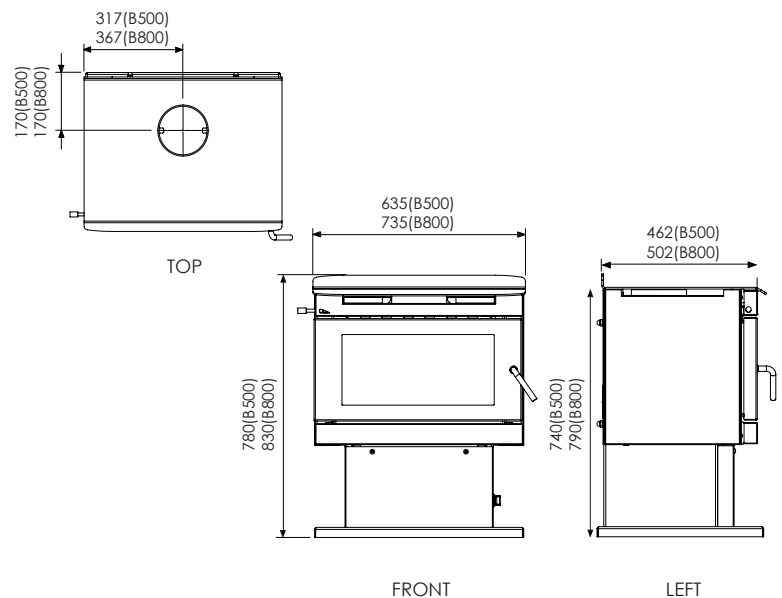

Clearances

Model	Flue shield	Side	Rear	Front	Corner
B500	900mm Rear Flue Shield	350	125	300	100
	Decromesh with 450mm Inner Reflector	350	125	300	100
	Solid outer with 450mm inner reflector	350	125	300	100
B800	900mm Rear Flue Shield	300	125	400	100
	Decromesh with 450mm Inner Reflector	300	125	400	100
	Solid outer with 450mm inner reflector	300	125	400	100