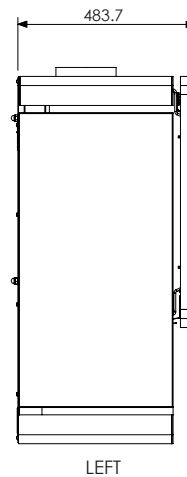

*All dimensions contained within this document are in millimeters (mm) unless specified otherwise. In the interest of product development, Glen Dimplex Australia Pty Ltd reserve the right to change the specifications without prior notice of the Blaze range products.