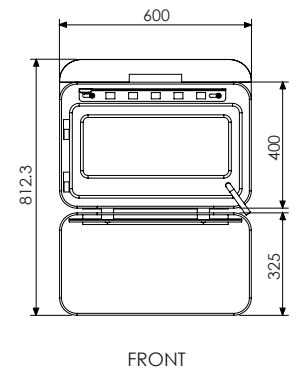

Model	Coverage	Efficiency	Heat Output	Emmissions	Heating Style	Weight
B100	120 - 160m ²	Ave 75%	Ave 12kW	0.96g/kg	Radiant	115kg

Clearances

Model	Flue shield	Side	Rear	Front	Corner
B100	900mm Rear Flue Shield	700	200	300	400
	Decromesh with 450mm Inner Reflector	600	225	300	400
	Solid outer with 450mm inner reflector	600	225	300	400