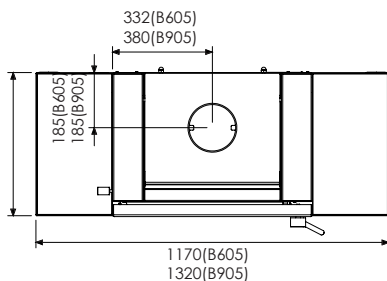

B605 & B905 (with 3 speed remote control fan)

The Blaze B605 & B905 models not only looks modern and contemporary but it also has excellent efficiency with amazing coverage. Offering a standard 3 speed remote fan control and 6mm toughened glass table top, the Blaze B605 & B905 are designed to enhance any living space.

Model	Coverage	Efficiency	Heat Output	Emmissions	Heating Style	Weight
B605	150 - 190m²	Ave 70%	Ave 9kW	0.67g/kg	Convection	153kg
B905	200 - 260m²	Ave 72%	Ave 11kW	0.74g/kg	Convection	198kg

Clearances

Model	Flue shield	SC	SR	SL	R	C	F
B605	900mm Rear Flue Shield	425	505	425	150	150	300
	Decromesh with 450mm Inner Reflector	425	505	425	225	150	300
	Solid outer with 450mm inner reflector	425	505	425	225	150	300
B905	900mm Rear Flue Shield	425	505	425	150	150	300
	Decromesh with 450mm Inner Reflector	425	505	425	225	150	300
	Solid outer with 450mm inner reflector	425	505	425	225	150	300

Configurations available

TOP