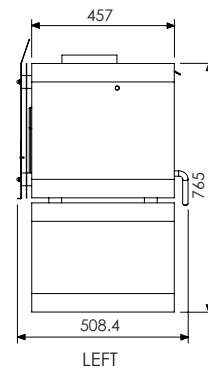

Model	Coverage	Efficiency	Heat Output	Emmissions	Heating Style	Weight
B100	120 - 160m ²	Ave 75%	Ave 12kW	0.96g/kg	Radiant	115kg

Clearances

Model	Flue shield	Side	Rear	Front	Corner
B100	900mm Rear Flue Shield	700	200	300	400
	Decromesh with 450mm Inner Reflector	600	225	300	400
	Solid outer with 450mm inner reflector	600	225	300	400