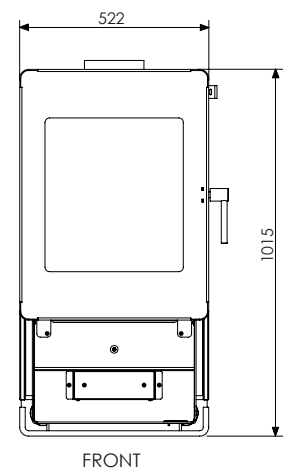

*All dimensions contained within this document are in millimeters (mm) unless specified otherwise. In the interest of product development, Glen Dimplex Australia Pty Ltd reserve the right to change the specifications without prior notice of the Blaze range products.