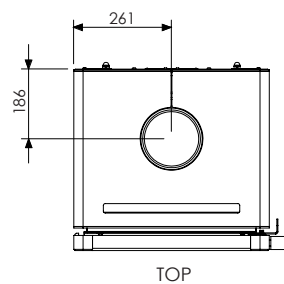

*All dimensions contained within this document are in millimeters (mm) unless specified otherwise. In the interest of product development, Glen Dimplex Australia Pty Ltd reserve the right to change the specifications without prior notice of the Blaze range products.