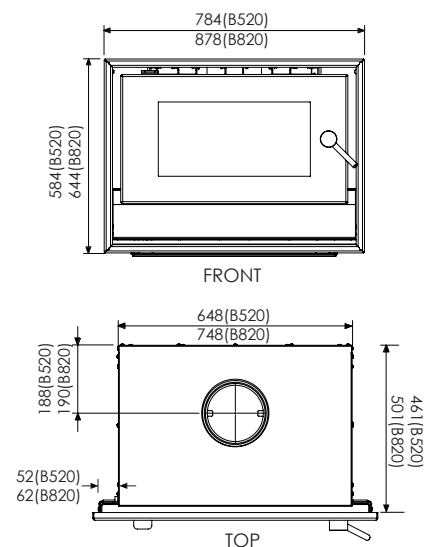

*All dimensions contained within this document are in millimeters (mm) unless specified otherwise. In the interest of product development, Glen Dimplex Australia Pty Ltd reserve the right to change the specifications without prior notice of the Blaze range products.